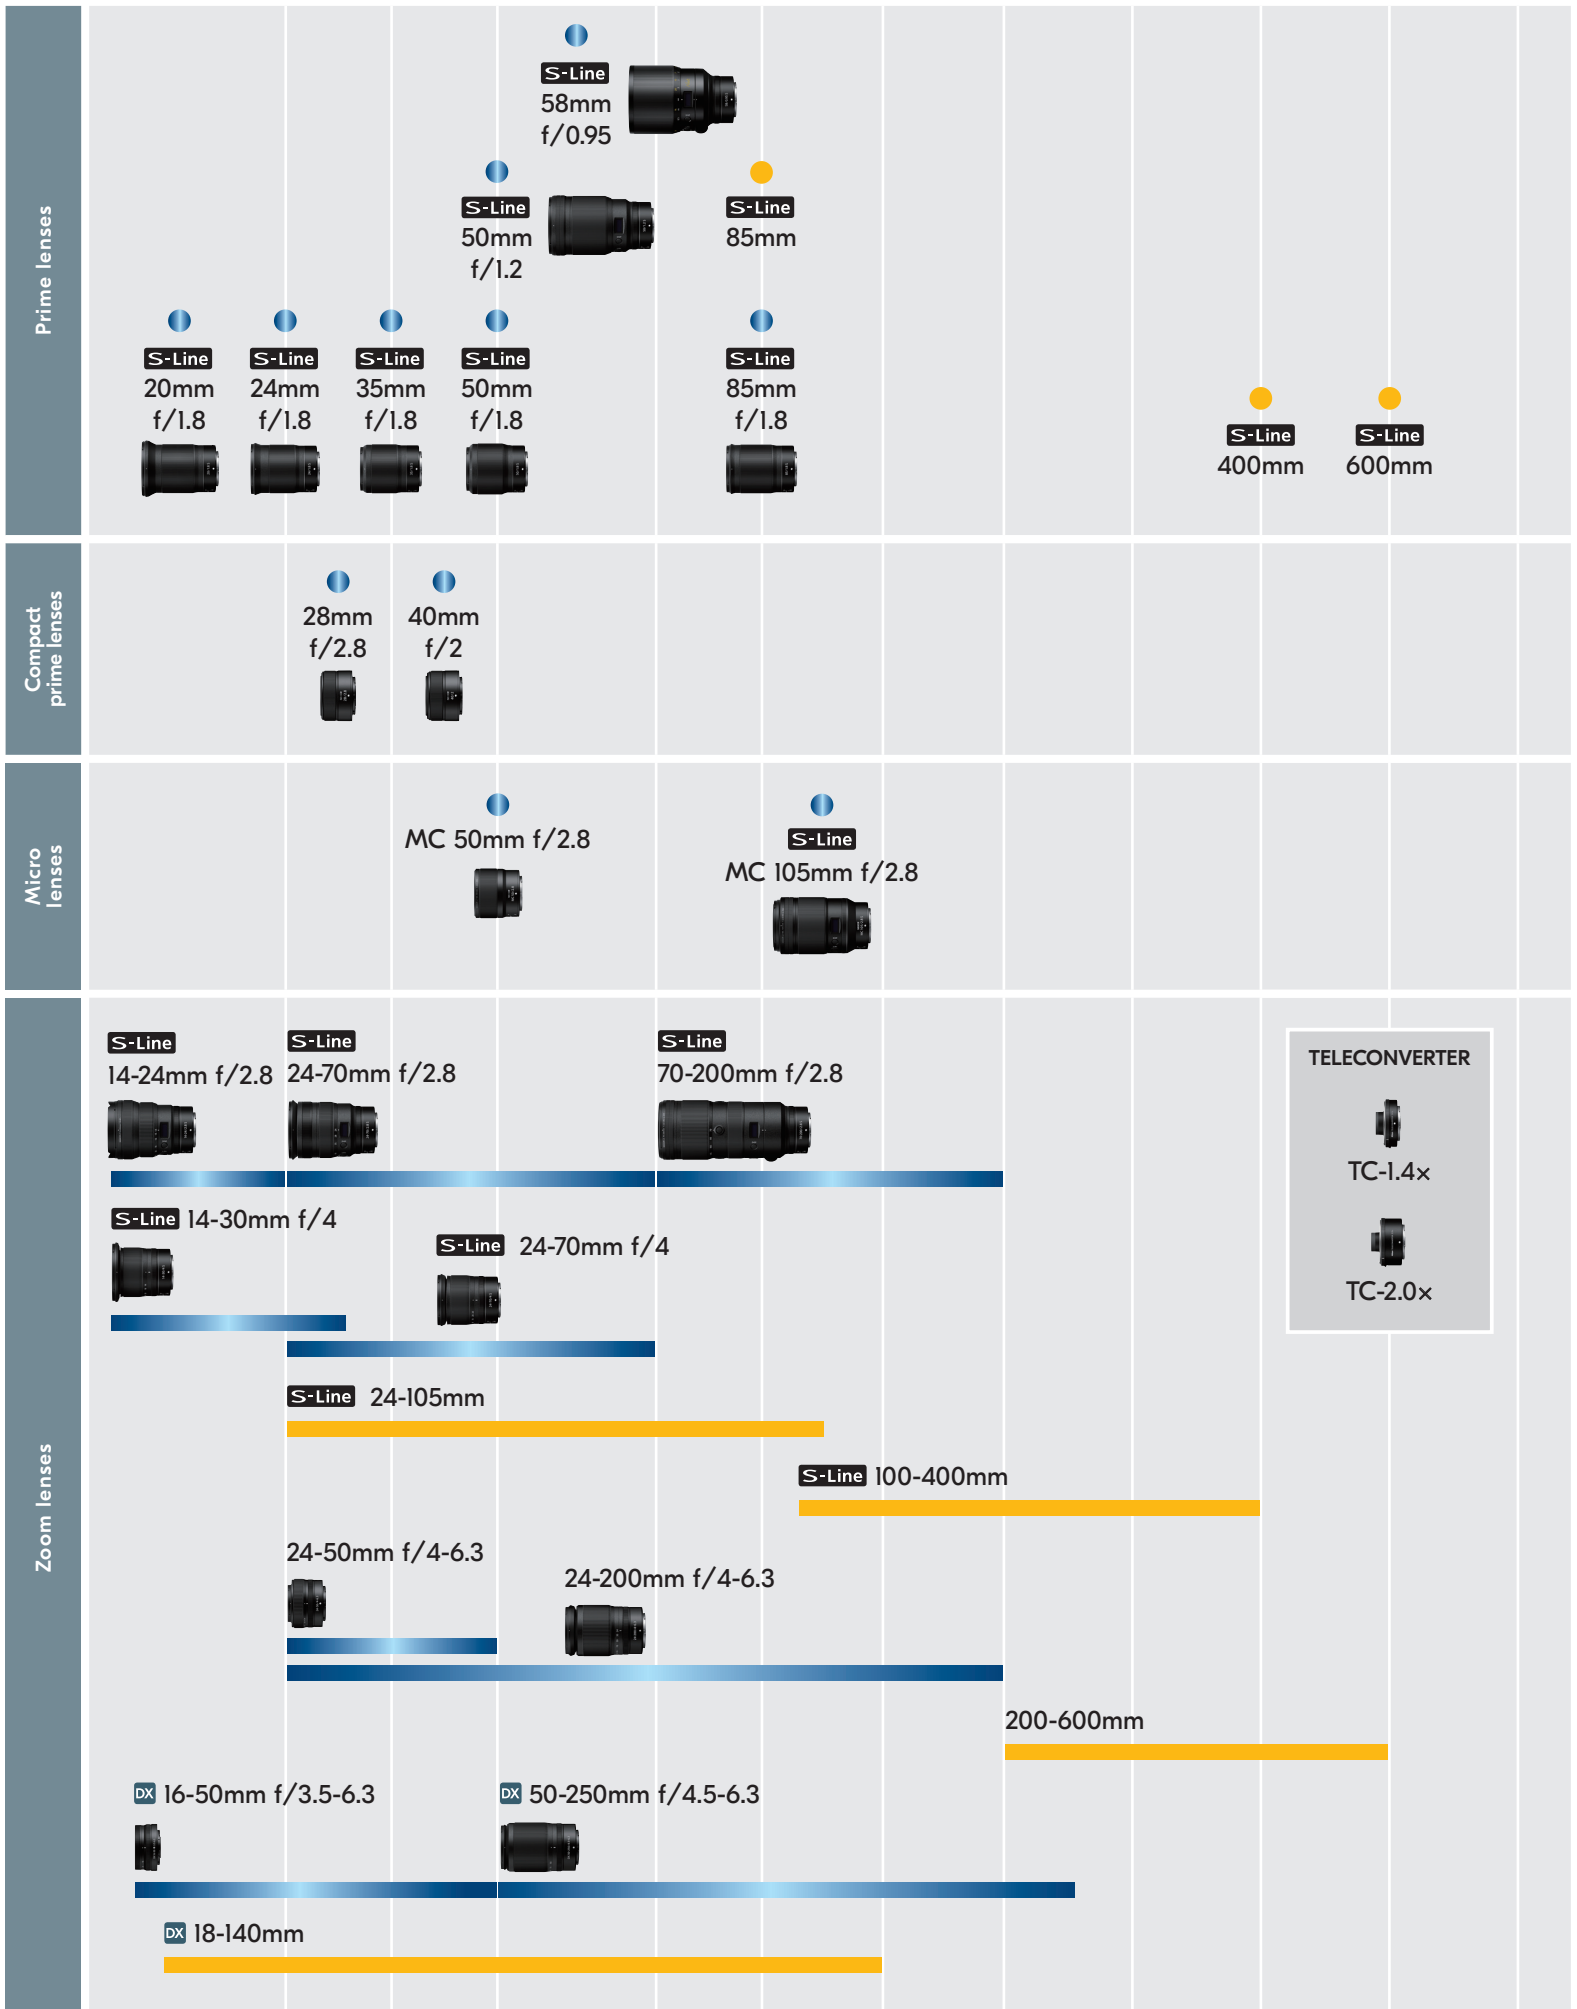

NIKKOR Z LINEUP Ver. 3.1 (to 2022)

*Effective focal length in DX format.

Focal length	FX	14 mm	24 mm	35 mm	50 mm	70 mm	85 mm	140 mm	200 mm	300 mm	400 mm	600 mm	800 mm
DX*		21 mm	36 mm	52.5 mm	75 mm	105 mm	127.5 mm	210 mm	300 mm	450 mm	600 mm	900 mm	1200 mm

■ Lenses already announced are indicated in blue.
 ■ Lenses to be announced are indicated in yellow.

The contents of this lineup are subject to change without any notice or obligation on the part of the manufacturer.